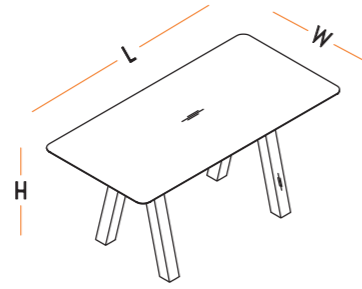

Lea is a user friendly product with its simple, elegant and flexible concept of design and recycled material characteristics.

TEKİL MASALAR  
SINGULAR TABLES

L : 200 cm  
W : 90 cm  
H : 75 cm

TEKİL MASALAR  
SINGULAR TABLES

L : 160-180-200 cm  
W : 80 cm  
H : 75 cm

ETAJERLİ MASALAR  
TABLES WITH CONSOLLE

L : 160-180-200 cm  
W : 80 cm  
H : 75 cm

ÖN PERDELER (AHŞAP)  
FRONT PANEL (WOODEN)

L : 100-120-140 cm  
W : 1.8 cm  
H : 36 cm