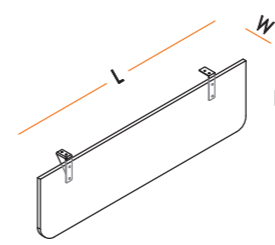

Lea is a user friendly product with its simple, elegant and flexible concept of design and recycled material characteristics.

TEKİL MASALAR  
SINGULAR TABLES

L : 200 cm  
W : 90 cm  
H : 75 cm

TEKİL MASALAR  
SINGULAR TABLES

L : 160-180-200 cm  
W : 80 cm  
H : 75 cm

ETAJERLİ MASALAR  
TABLES WITH CONSOLLE

L : 160-180-200 cm  
W : 80 cm  
H : 75 cm

ÖN PERDELER (AHŞAP)  
FRONT PANEL (WOODEN)

L : 100-120-140 cm  
W : 1.8 cm  
H : 36 cm