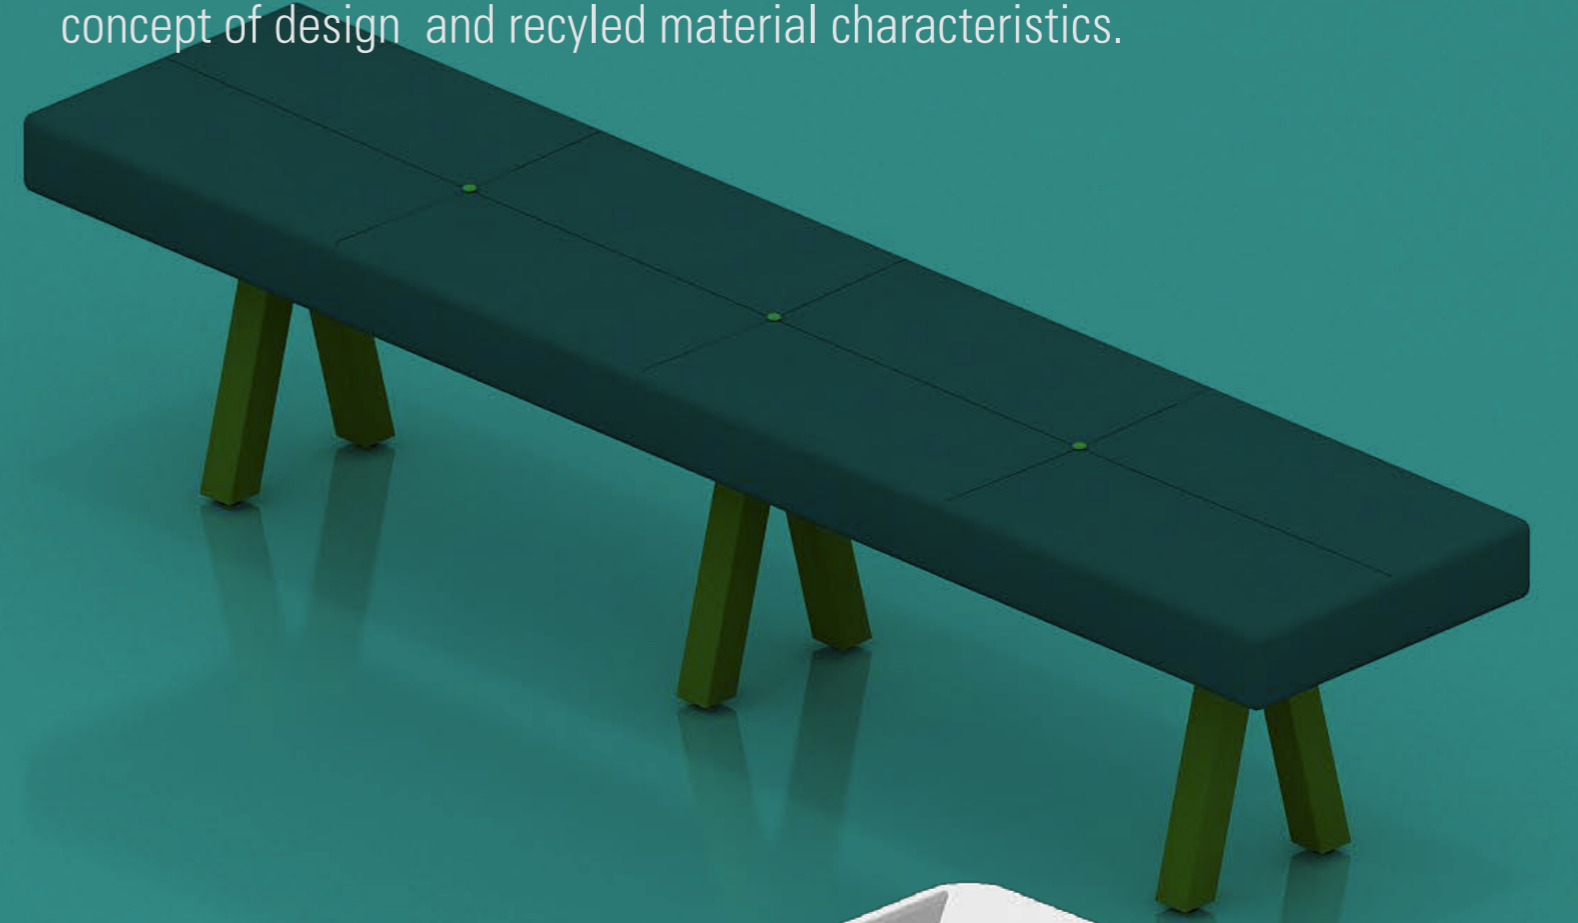

Lea is a user friendly product with its simple, elegant and flexible concept of design and recycled material characteristics.

TEKİL MASALAR  
SINGULAR TABLES

L : 200 cm  
W : 90 cm  
H : 75 cm

TEKİL MASALAR  
SINGULAR TABLES