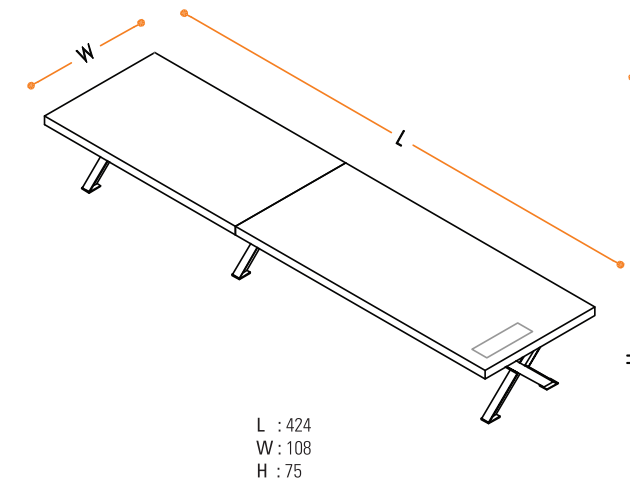

B (Sümen yerleşimi)
TABLET TOP WITH PARTIAL LEATHER
OR ARTIFICIAL LEATHER FINISH

D (Sümen yerleşimi)
TABLET TOP WITH PARTIAL LEATHER
OR ARTIFICIAL LEATHER FINISH

YÖNETİCİ MASALARI - UZUN ETAJERLİ /
EXECUTIVE DESKS WITH WIDE CONSOLLE

YÖNETİCİ MASALARI /
EXECUTIVE DESKS

YÖNETİCİ MASALARI - KISA ETAJERLİ /
EXECUTIVE DESKS WITH SHORT CONSOLLE

YÖNETİCİ MASALARI /
EXECUTIVE DESKS

YÖNETİCİ MASALARI - KISA ETAJERLİ /
EXECUTIVE DESKS WITH SHORT CONSOLLE

ÇALIŞMA MASASI TOPLANTI İLAVELİ /
OFFICE DESK WITH MEETING TABLE EXTENSION

KISA ETAJERLİ TOPLANTI İLAVELİ /
SHORT CONSOLLED OFFICE DESK WITH
MEETING TABLE EXTENSION

ÇALIŞMA MASASI TOPLANTI İLAVELİ /
OFFICE DESK WITH MEETING TABLE EXTENSION

L : 424
W : 108
H : 75

ÖN PERDE /
FRONT PANEL

L : 140-180
W : 2
H : 35

HAREKETLİ ETAJER /
MOBILE CONSOLLE

L : 150
W : 60
H : 61

TOPLANTI MASASI /
MEETING TABLE

L : 240
W : 130
H : 75

TOPLANTI MASASI /
MEETING TABLE