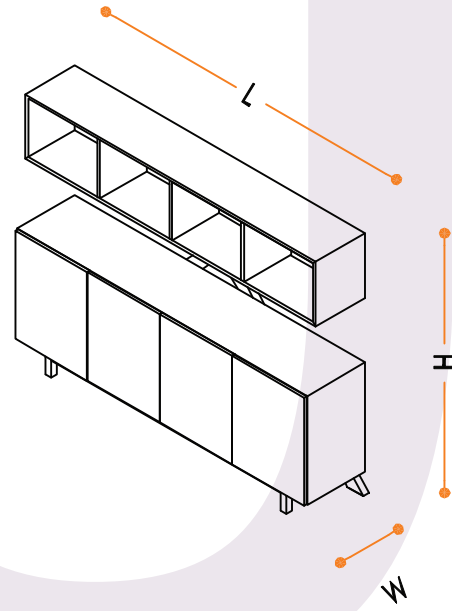

DOLU VE CAM ÇEKMECELİ DOLAP /
CABINET WITH GLASS DOOR & DRAWERS

L : 200
W : 46
H : 90

AÇIK RAFLI DOLAP /
BOOKSHELF

L : 128
W : 40
H : 128

YARI AÇIK, KAPAKLI DOLAP /
BOOKSHELF WITH HINGED DOOR

L : 128
W : 40
H : 128

X DOLAP /
X CABINET

L : 200
W : 46
H : 158

BÜYÜK SEHPA /
LARGE COFFEE TABLE

L : 120
W : 80
H : 45

KÜÇÜK SEHPA /
SMALL COFFEE TABLE

L : 60
W : 60
H : 45

SURA SEHPA /
SURA COFFEE TABLE

L : 90
W : 90
H : 44