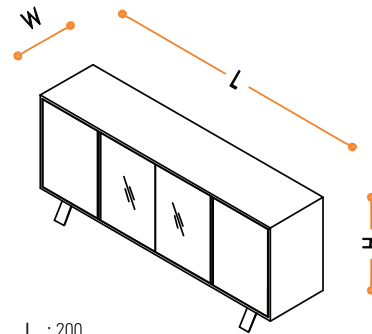

L : 400
W : 130
H : 75

UZUN ETAJERLİ TOPLANTI İLAVELİ /
WIDE CONSOLLED OFFICE DESK WITH
MEETING TABLE EXTENSION

L : 435
W : 255
H : 75

ÇEKMECELİ DOLAP /
CABINET WITH DRAWERS

L : 200
W : 46
H : 90

DOLU VE CAM KAPAKLI DOLAP /
CABINET WITH GLASS DOOR