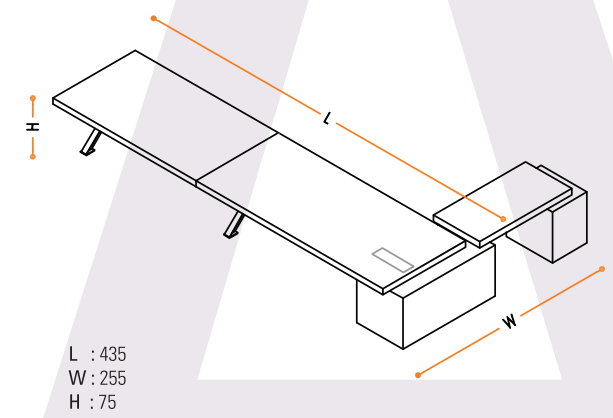

UZUN ETAJERLİ TOPLANTI İLAVELİ /
WIDE CONSOLLED OFFICE DESK WITH
MEETING TABLE EXTENSION