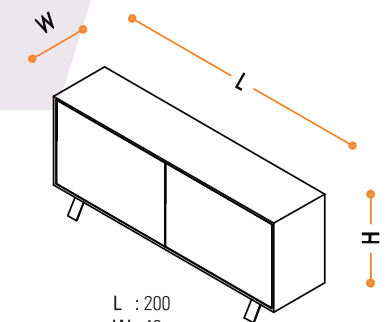

SÜRGÜLÜ KAPAKLI DOLAP /
CABINET WITH BI-PARTING DOORS