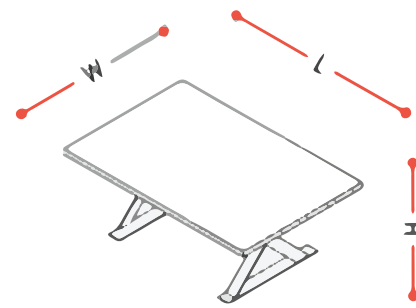

DOLU VE CAM ÇEKMECELİ DOLAP /
CABINET WITH GLASS DOOR & DRAWERS

L : 200
W : 46
H : 90

AÇIK RAFLI DOLAP /
BOOKSHELF

L : 128
W : 40
H : 128

YARI AÇIK, KAPAKLI DOLAP /
BOOKSHELF WITH HINGED DOOR

L : 128
W : 40
H : 128

X DOLAP /
X CABINET

L : 200
W : 46
H : 158

BÜYÜK SEHPA /
LARGE COFFEE TABLE

L : 120
W : 80
H : 45

KÜÇÜK SEHPA /
SMALL COFFEE TABLE

L : 60
W : 60
H : 45

SURA SEHPA /
SURA COFFEE TABLE

L : 90
W : 90
H : 44