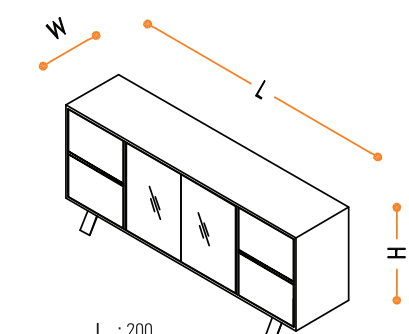

L : 200
W : 46
H : 90

UZUN ETAJERLİ TOPLANTI İLAVELİ /
WIDE CONSOLLED OFFICE DESK WITH
MEETING TABLE EXTENSION

L : 435
W : 255
H : 75

SÜRGÜLÜ KAPAKLI DOLAP /
CABINET WITH BI-PARTING DOORS

L : 200
W : 46
H : 90

DOLU VE CAM ÇEKMECELİ DOLAP /
CABINET WITH GLASS DOOR & DRAWERS

L : 200
W : 46
H : 90

AÇIK RAFLI DOLAP /
BOOKSHELF

L : 128
W : 40
H : 128

YARI AÇIK, KAPAKLI DOLAP /
BOOKSHELF WITH HINGED DOOR

L : 128
W : 40
H : 128