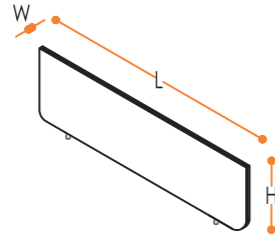

HAFİF PANELLER LIGHT PANELS

MASA ÜZERİ YAN PANEL
LIGHT PANEL FOR EXTENSION TABLE/ACRYLIC

L : 120-140 cm
W : 0.8 cm
H : 36 cm