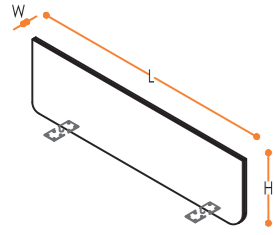

BEEWORK BEEWORK

HAFİF PANELLER LIGHT PANELS

MASA ÜZERİ HAFİF PANEL
LIGHT PANEL FOR TABLE TOP/ACRYLIC

L : 120-140-160-180-200-220 cm
W : 0.8 cm
H : 36 cm