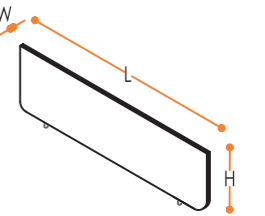

HAFİF PANELLER
LIGHT PANELS

MASA ÜZERİ YAN PANEL/KUMAŞ
LIGHT PANEL FOR EXTENSION TABLE/FABRIC

L : 120-140 cm
W : 3 cm
H : 36 cm