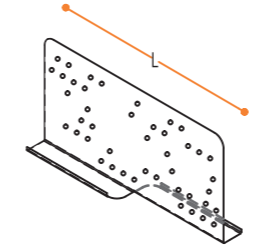

HAREKETLİ YAN METAL PANEL MOBİL METAL SIDE PANEL

L : 60 cm
H : 30.8 cm