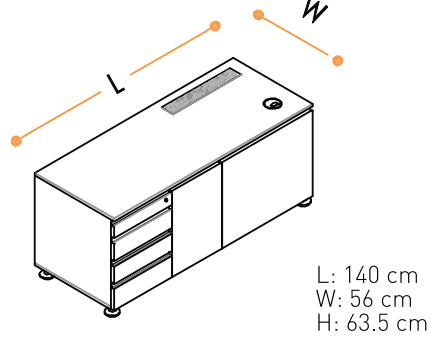

FORM-X AKSESUARLAR / ACCESSORIES

KALEMLİK VE PC GÖZLÜ ETAJER /
CONSOLE WITH PEN-CUP AND
PC PARTITION