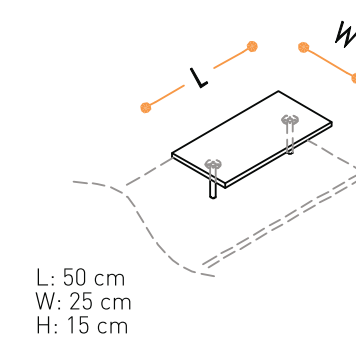

AYAKLI MASA ÜZERİ RAF /
STAND-BY SHELF FOR TABLE TOP