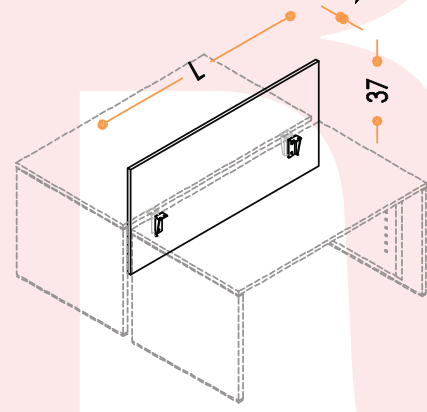

AYAKLI MASA ÜZERİ RAF /
STAND-BY SHELF FOR TABLE TOP

AYAKLI MASA ÜZERİ RAF
(İKİ MASA ARASI) /
STAND-BY SHELF FOR TABLE TOP
(BETWEEN THE TABLES)

MASA ÜZERİ KUTU /
STATIONARY BOX FOR
OVER THE TABLE TOP

FORM-X AKSESUARLAR / ACCESSORIES

AHŞAP VEYA AKRİLİK ÖN PERDE /
WOODEN OR ACRYLIC FRONT PANEL
FOR TABLES

L: 80-100-120-140-160-180 cm
W: 1.8-0.8 cm
H: 37.5 cm

MASA ÜZERİ PANEL
[AKRİLİK, KUMAŞ VEYA AHŞAP] /
LIGHT PANEL -OVER THE TABLE
[ACRYLIC, FABRIC OR WOODEN]

L: 80-100-120-140-160-180-200 cm
W: 2.3-0.8 cm
H: 35 cm

MASA ARASI PANEL
[AKRİLİK, KUMAŞ VEYA AHŞAP] /
LIGHT PANEL -BETWEEN THE TABLE
[ACRYLIC, FABRIC OR WOODEN]

L: 80-100-120-140-160-180-200 cm
W: 2.3-0.8 cm
H: 70 cm

NOTLUK /
NOTE-BOARD

L: 25 cm
W: 1.1 cm
H: 21 cm

KAĞITLIK /
DOCUMENT TRAY

L: 25 cm
W: 1.1 cm
H: 21 cm

RAFLI KAĞITLIK /
DOUBLE SHELF

L: 34 cm
W: 23 cm
H: 21 cm

FORM-X "BIO" AYAKLI / "BIO" LEGS

MASALAR W:80 CM /
DESKS