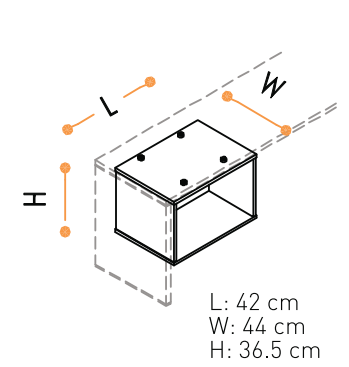

ASKI DOSYA ÇEKMECELİ VE
PC GÖZLÜ ETAJER /
CONSOLE WITH FILE DRAWER AND
PC PARTITION

AYAKLI RAF KUTUSU /
STAND-BY SHELF-BOX

AYAKLI RAF KUTUSU (ÇİFT TARAFLI) /
STAND-BY SHELF-BOX (TWO SIDED)

ASMA TİP RAF KUTUSU /
SUSPENDED SHELF-BOX

L: 80-100-120-140-160-180-200 cm
W: 2.3-0.8 cm
H: 35 cm

MASA ARASI PANEL
[AKRİLİK, KUMAŞ VEYA AHŞAP] /
LIGHT PANEL -BETWEEN THE TABLE
[ACRYLIC, FABRIC OR WOODEN]

L: 80-100-120-140-160-180-200 cm
W: 2.3-0.8 cm
H: 70 cm