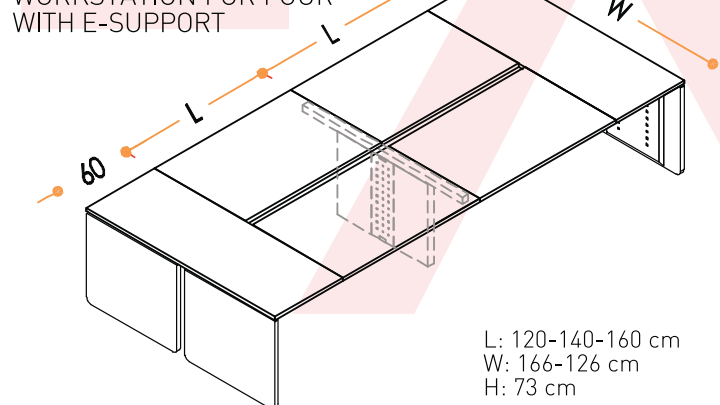

**YAN İLAVELİ DÖRTLÜ GRUP MASALAR
E-SUPPORT İLE /
WORKSTATION FOR FOUR
WITH E-SUPPORT**