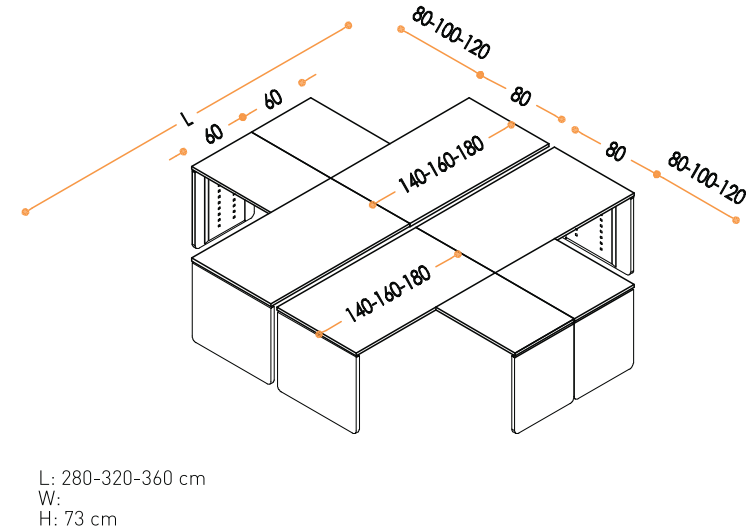

**DÖRTLÜ GRUP MASALAR /
WORKSTATION FOR FOUR**