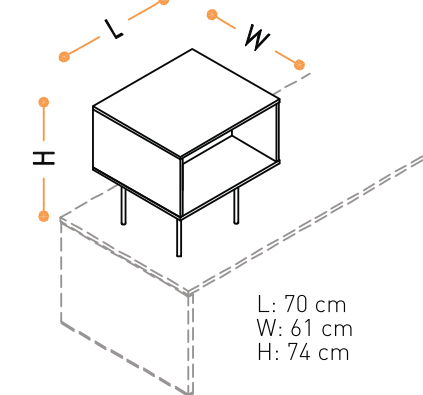

SABİT KESONLU G MASALAR /
G TABLE, CONNECTED TO PEDESTAL

L: 140-160-180 cm
W: 160 cm
H: 73 cm

ETAJERE VE KONSOLA BAĞLANAN MASALAR /
TABLE, CONNECTED TO CONSOLLE-BENCH

L: 160-180-200 cm
W: 80 cm
H: 73 cm

ETAJER /
CONSOLLE

ASKI DOSYA ÇEKMECELİ VE
PC GÖZLÜ ETAJER /
CONSOLE WITH FILE DRAWER AND
PC PARTITION

AYAKLI RAF KUTUSU /
STAND-BY SHELF-BOX

AYAKLI RAF KUTUSU (ÇİFT TARAFLI) /
STAND-BY SHELF-BOX (TWO SIDED)

ASMA TİP RAF KUTUSU /
SUSPENDED SHELF-BOX

L: 80-100-120-140-160-180-200 cm
W: 2.3-0.8 cm
H: 35 cm

MASA ARASI PANEL
[AKRİLİK, KUMAŞ VEYA AHŞAP] /
LIGHT PANEL -BETWEEN THE TABLE
[ACRYLIC, FABRIC OR WOODEN]

L: 80-100-120-140-160-180-200 cm
W: 2.3-0.8 cm
H: 70 cm