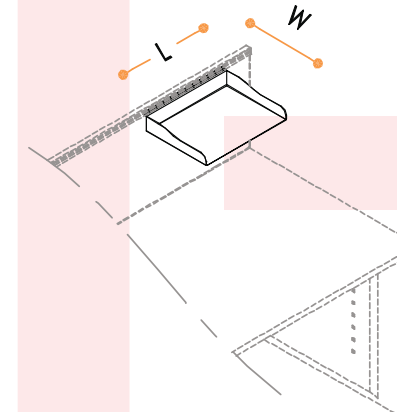

AHŞAP VEYA AKRİLİK ÖN PERDE /
WOODEN OR ACRYLIC FRONT PANEL
FOR TABLES

L: 80-100-120-140-160-180 cm
W: 1.8-0.8 cm
H: 37.5 cm

MASA ÜZERİ PANEL
[AKRİLİK, KUMAŞ VEYA AHŞAP] /
LIGHT PANEL -OVER THE TABLE
[ACRYLIC, FABRIC OR WOODEN]

L: 80-100-120-140-160-180-200 cm
W: 2.3-0.8 cm
H: 35 cm

MASA ARASI PANEL
[AKRİLİK, KUMAŞ VEYA AHŞAP] /
LIGHT PANEL -BETWEEN THE TABLE
[ACRYLIC, FABRIC OR WOODEN]

L: 80-100-120-140-160-180-200 cm
W: 2.3-0.8 cm
H: 70 cm

NOTLUK /
NOTE-BOARD

L: 25 cm
W: 1.1 cm
H: 21 cm

KAĞITLIK /
DOCUMENT TRAY

L: 25 cm
W: 1.1 cm
H: 21 cm

RAFLI KAĞITLIK /
DOUBLE SHELF

L: 34 cm
W: 23 cm
H: 21 cm

FORM-X "BIO" AYAKLI / "BIO" LEGS

MASALAR W:80 CM /
DESKS