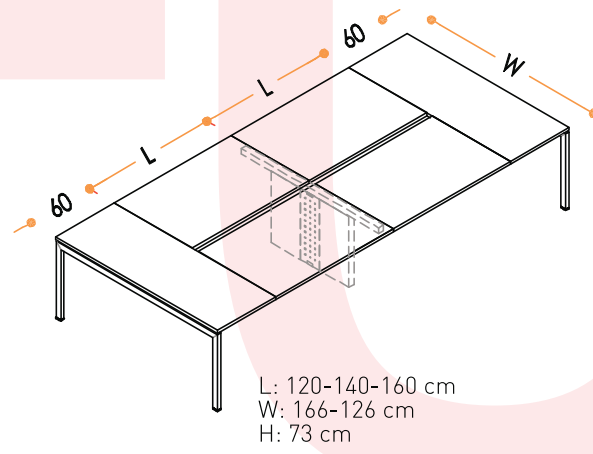

FORM-X "AIR" AYAKLI / "AIR" LEGS

YAN İLAVELİ DÖRTLÜ GRUP MASALAR
E-SUPPORT İLE /
WORKSTATION FOR FOUR
WITH E-SUPPORT