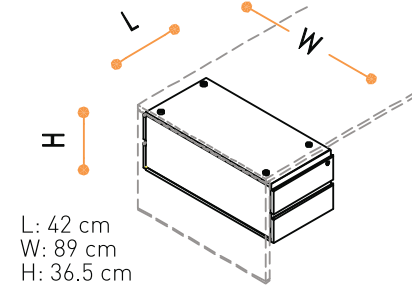

ASMA KESON, İKİ ÇEKMECELİ
W: 90 KONSOL İÇİN /
SUSPENDED PEDESTAL FOR
W:90 BENCH