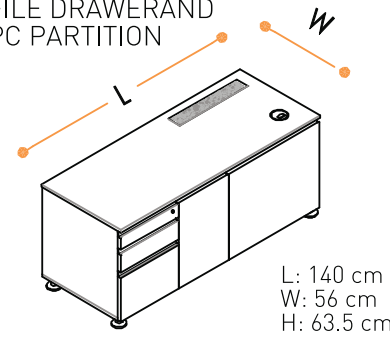

ASKI DOSYA ÇEKMECELİ VE
PC GÖZLÜ ETAJER /
CONSOLE WITH FILE DRAWER AND
PC PARTITION

AYAKLI RAF KUTUSU /
STAND-BY SHELF-BOX

AYAKLI RAF KUTUSU (ÇİFT TARAFLI) /
STAND-BY SHELF-BOX (TWO SIDED)

ASMA TİP RAF KUTUSU /
SUSPENDED SHELF-BOX