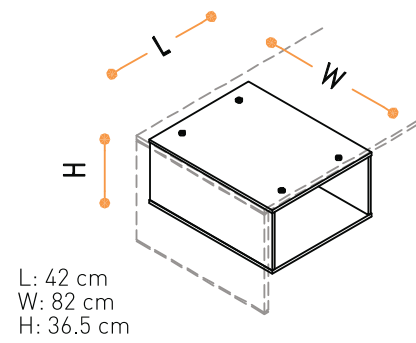

ASMA TİP RAF KUTUSU (ÇİFT TARAFLI) /
SUSPENDED SHELF-BOX (TWO SIDED)