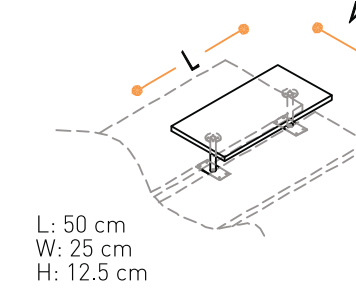

AYAKLI MASA ÜZERİ RAF
(İKİ MASA ARASI) /
STAND-BY SHELF FOR TABLE TOP
(BETWEEN THE TABLES)