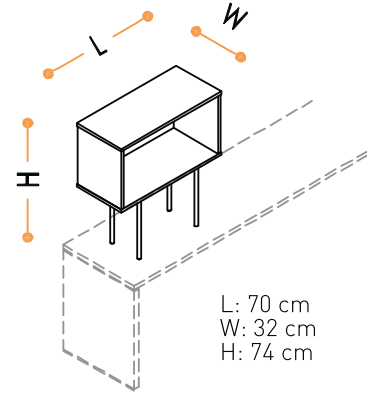

SABİT KESONLU G MASALAR /
G TABLE, CONNECTED TO PEDESTAL

L: 140-160-180 cm
W: 160 cm
H: 73 cm

ETAJERE VE KONSOLA BAĞLANAN MASALAR /
TABLE, CONNECTED TO CONSOLLE-BENCH

L: 160-180-200 cm
W: 80 cm
H: 73 cm

ETAJER /
CONSOLLE

ASKI DOSYA ÇEKMECELİ VE
PC GÖZLÜ ETAJER /
CONSOLE WITH FILE DRAWER AND
PC PARTITION

AYAKLI RAF KUTUSU /
STAND-BY SHELF-BOX

AYAKLI RAF KUTUSU (ÇİFT TARAFLI) /
STAND-BY SHELF-BOX (TWO SIDED)

ASMA TİP RAF KUTUSU /
SUSPENDED SHELF-BOX

L: 80-100-120-140-160-180-200 cm
W: 2.3-0.8 cm
H: 35 cm

MASA ARASI PANEL
[AKRİLİK, KUMAŞ VEYA AHŞAP] /
LIGHT PANEL -BETWEEN THE TABLE
[ACRYLIC, FABRIC OR WOODEN]

L: 80-100-120-140-160-180-200 cm
W: 2.3-0.8 cm
H: 70 cm