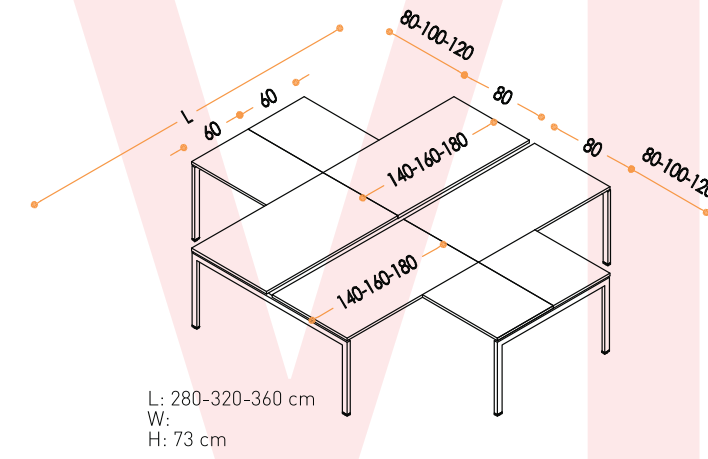

DÖRTLÜ GRUP MASALAR /
WORKSTATION FOR FOUR