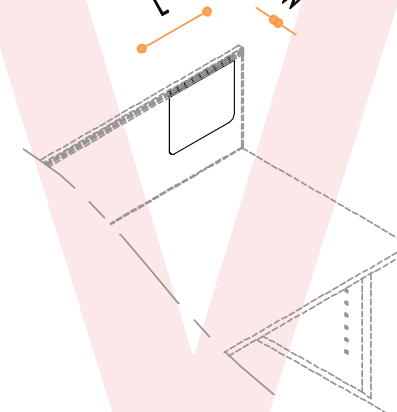

AYAKLI MASA ÜZERİ RAF /
STAND-BY SHELF FOR TABLE TOP

AYAKLI MASA ÜZERİ RAF
(İKİ MASA ARASI) /
STAND-BY SHELF FOR TABLE TOP
(BETWEEN THE TABLES)

MASA ÜZERİ KUTU /
STATIONARY BOX FOR
OVER THE TABLE TOP

FORM-X AKSESUARLAR / ACCESSORIES

AHŞAP VEYA AKRİLİK ÖN PERDE /
WOODEN OR ACRYLIC FRONT PANEL
FOR TABLES

L: 80-100-120-140-160-180 cm
W: 1.8-0.8 cm
H: 37.5 cm

MASA ÜZERİ PANEL
[AKRİLİK, KUMAŞ VEYA AHŞAP] /
LIGHT PANEL -OVER THE TABLE
[ACRYLIC, FABRIC OR WOODEN]

L: 80-100-120-140-160-180-200 cm
W: 2.3-0.8 cm
H: 35 cm

MASA ARASI PANEL
[AKRİLİK, KUMAŞ VEYA AHŞAP] /
LIGHT PANEL -BETWEEN THE TABLE
[ACRYLIC, FABRIC OR WOODEN]

L: 80-100-120-140-160-180-200 cm
W: 2.3-0.8 cm
H: 70 cm

NOTLUK /
NOTE-BOARD

L: 25 cm
W: 1.1 cm
H: 21 cm

KAĞITLIK /
DOCUMENT TRAY

L: 25 cm
W: 1.1 cm
H: 21 cm

RAFLI KAĞITLIK /
DOUBLE SHELF

L: 34 cm
W: 23 cm
H: 21 cm

FORM-X "BIO" AYAKLI / "BIO" LEGS

MASALAR W:80 CM /
DESKS