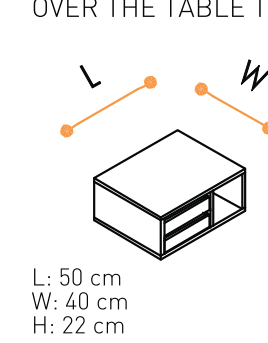

MASA ÜZERİ KUTU /
STATIONARY BOX FOR
OVER THE TABLE TOP