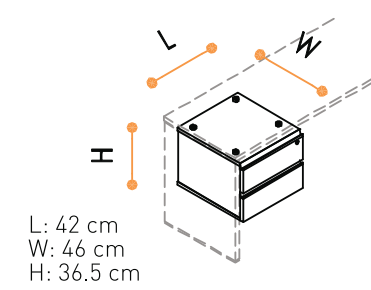

ASMA KESON, İKİ ÇEKMECELİ
W: 50 KONSOL İÇİN /
SUSPENDED PEDESTAL FOR
W:50 BENCH