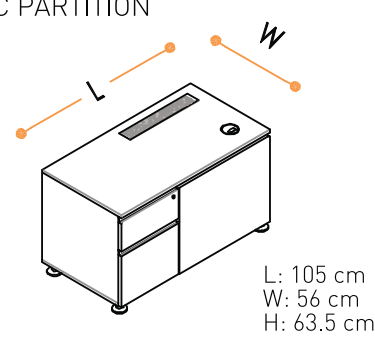

ASKI DOSYA ÇEKMECELİ VE
PC GÖZLÜ ETAJER /
CONSOLE WITH FILE DRAWER AND
PC PARTITION

AYAKLI RAF KUTUSU /
STAND-BY SHELF-BOX

AYAKLI RAF KUTUSU (ÇİFT TARAFLI) /
STAND-BY SHELF-BOX (TWO SIDED)

ASMA TİP RAF KUTUSU /
SUSPENDED SHELF-BOX