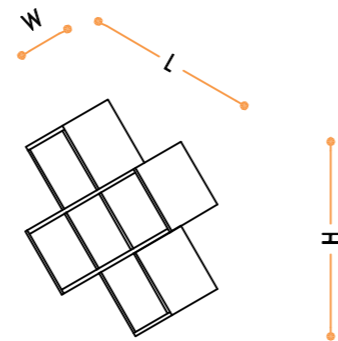

ÇEKMECELİ DOLAP /
CABINET WITH DRAWERS

L: 200 cm
W: 46 cm
H: 90 cm

HEM YÜZ SÜRGÜLÜ KAPAKLI DOLAP /
CABINET WITH BI-PARTING DOORS

L: 200 cm
W: 46 cm
H: 90 cm

AÇIK RAFLI DOLAP /
BOOKSHELF

L: 128 cm
W: 40 cm
H: 128 cm

BÜYÜK SEHPA /
LARGE COFFEE TABLE

L: 120 cm
W: 80 cm
H: 45 cm

KÜÇÜK SEHPA /
SMALL COFFEE TABLE

L: 60 cm
W: 60 cm
H: 45 cm

SURA SEHPA
SURA COFFEE TABLE

L: 80 cm
W: 80 cm
H: 45 cm