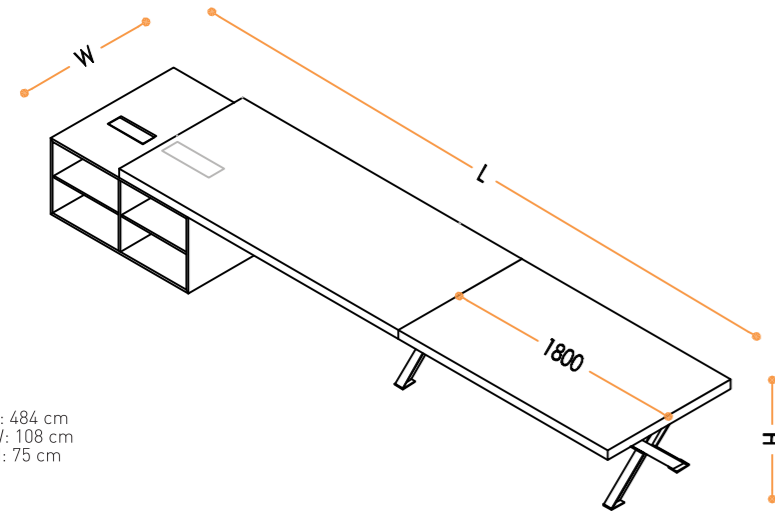

L: 424 cm
W: 108 cm
H: 75 cm

ÇALIŞMA MASASI TOPLANTI İLAVELİ /
OFFICE DESK WITH MEETING TABLE EXTENSION

L: 424 cm
W: 108 cm
H: 75 cm

UZUN ETAJERLİ TOPLANTI İLAVELİ /
WIDE CONSOLLED OFFICE DESK WITH
MEETING TABLE EXTENSION

L: 435 cm
W: 255 cm
H: 75 cm

UZUN ETAJERLİ TOPLANTI İLAVELİ /
WIDE CONSOLLED OFFICE DESK WITH
MEETING TABLE EXTENSION

L: 435 cm
W: 255 cm
H: 75 cm

KISA ETAJERLİ TOPLANTI İLAVELİ /
SHORT CONSOLLED OFFICE DESK WITH
MEETING TABLE EXTENSION

L: 484 cm
W: 108 cm
H: 75 cm

KISA ETAJERLİ TOPLANTI İLAVELİ /
SHORT CONSOLLED OFFICE DESK WITH
MEETING TABLE EXTENSION

L: 484 cm
W: 108 cm
H: 75 cm

ÖN PERDE /
FRONT PANEL

L: 140-180 cm
W: 2 cm
H: 35 cm

HAREKETLİ ETAJER /
MOBILE CONSOLLE

BÜYÜK SEHPA /
LARGE COFFEE TABLE

L: 120 cm
W: 80 cm
H: 45 cm

KÜÇÜK SEHPA /
SMALL COFFEE TABLE

L: 60 cm
W: 60 cm
H: 45 cm

SURA SEHPA
SURA COFFEE TABLE

L: 80 cm
W: 80 cm
H: 45 cm