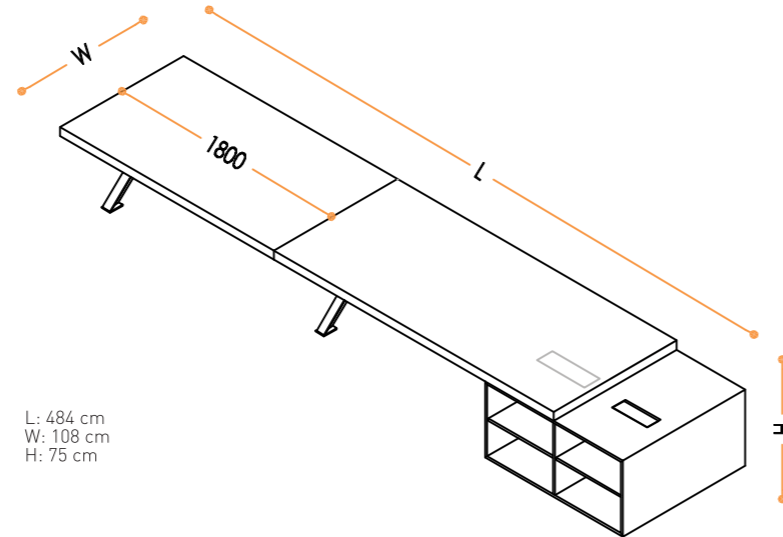

L: 424 cm
W: 108 cm
H: 75 cm

ÇALIŞMA MASASI TOPLANTI İLAVELİ /
OFFICE DESK WITH MEETING TABLE EXTENSION

L: 424 cm
W: 108 cm
H: 75 cm

UZUN ETAJERLİ TOPLANTI İLAVELİ /
WIDE CONSOLLED OFFICE DESK WITH
MEETING TABLE EXTENSION

L: 435 cm
W: 255 cm
H: 75 cm

UZUN ETAJERLİ TOPLANTI İLAVELİ /
WIDE CONSOLLED OFFICE DESK WITH
MEETING TABLE EXTENSION

L: 435 cm
W: 255 cm
H: 75 cm

KISA ETAJERLİ TOPLANTI İLAVELİ /
SHORT CONSOLLED OFFICE DESK WITH
MEETING TABLE EXTENSION

L: 484 cm
W: 108 cm
H: 75 cm

KISA ETAJERLİ TOPLANTI İLAVELİ /
SHORT CONSOLLED OFFICE DESK WITH
MEETING TABLE EXTENSION

L: 484 cm
W: 108 cm
H: 75 cm

ÖN PERDE /
FRONT PANEL

L: 140-180 cm
W: 2 cm
H: 35 cm

HAREKETLİ ETAJER /
MOBILE CONSOLLE

BÜYÜK SEHPA /
LARGE COFFEE TABLE

L: 120 cm
W: 80 cm
H: 45 cm

KÜÇÜK SEHPA /
SMALL COFFEE TABLE

L: 60 cm
W: 60 cm
H: 45 cm

SURA SEHPA
SURA COFFEE TABLE

L: 80 cm
W: 80 cm
H: 45 cm