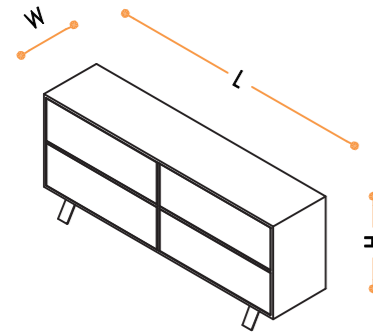

CAM KAPAKLI VE ÇEKMECELİ DOLAP /
CABINET WITH GLASS DOOR & DRAWERS

L: 200 cm
W: 46 cm
H: 90 cm

YARI AÇIK, KAPAKLI DOLAP /
BOOKSHELF WITH HINGED DOOR

L: 128 cm
W: 40 cm
H: 128 cm

X DOLAP /
X CABINET

L: 200 cm
W: 46 cm
H: 158 cm

ÇEKMECELİ DOLAP /
CABINET WITH DRAWERS

L: 200 cm
W: 46 cm
H: 90 cm

HEM YÜZ SÜRGÜLÜ KAPAKLI DOLAP /
CABINET WITH BI-PARTING DOORS

L: 200 cm
W: 46 cm
H: 90 cm

AÇIK RAFLI DOLAP /
BOOKSHELF

L: 128 cm
W: 40 cm
H: 128 cm