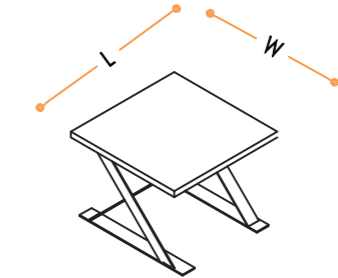

ÇEKMECELİ DOLAP /
CABINET WITH DRAWERS

L: 200 cm
W: 46 cm
H: 90 cm

HEM YÜZ SÜRGÜLÜ KAPAKLI DOLAP /
CABINET WITH BI-PARTING DOORS

L: 200 cm
W: 46 cm
H: 90 cm

AÇIK RAFLI DOLAP /
BOOKSHELF

L: 128 cm
W: 40 cm
H: 128 cm

BÜYÜK SEHPA /
LARGE COFFEE TABLE

L: 120 cm
W: 80 cm
H: 45 cm

KÜÇÜK SEHPA /
SMALL COFFEE TABLE

L: 60 cm
W: 60 cm
H: 45 cm

SURA SEHPA
SURA COFFEE TABLE

L: 80 cm
W: 80 cm
H: 45 cm