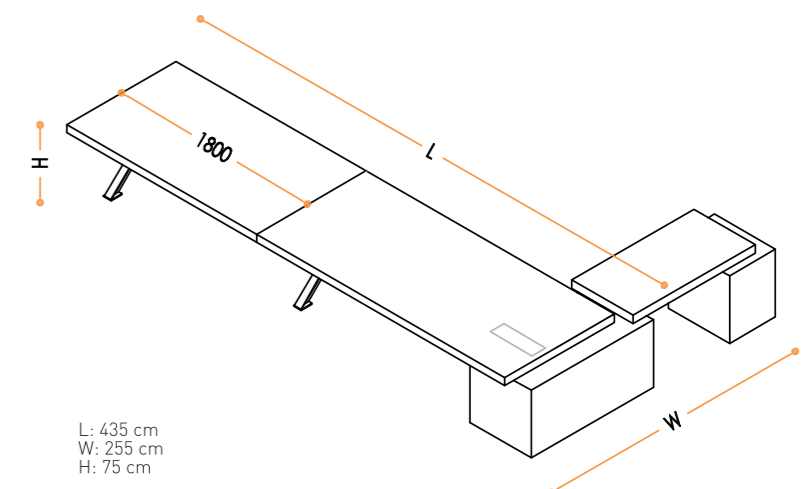

L: 424 cm
W: 108 cm
H: 75 cm

ÇALIŞMA MASASI TOPLANTI İLAVELİ /
OFFICE DESK WITH MEETING TABLE EXTENSION

L: 424 cm
W: 108 cm
H: 75 cm

UZUN ETAJERLİ TOPLANTI İLAVELİ /
WIDE CONSOLLED OFFICE DESK WITH
MEETING TABLE EXTENSION

L: 435 cm
W: 255 cm
H: 75 cm

UZUN ETAJERLİ TOPLANTI İLAVELİ /
WIDE CONSOLLED OFFICE DESK WITH
MEETING TABLE EXTENSION

L: 435 cm
W: 255 cm
H: 75 cm

KISA ETAJERLİ TOPLANTI İLAVELİ /
SHORT CONSOLLED OFFICE DESK WITH
MEETING TABLE EXTENSION

L: 484 cm
W: 108 cm
H: 75 cm

KISA ETAJERLİ TOPLANTI İLAVELİ /
SHORT CONSOLLED OFFICE DESK WITH
MEETING TABLE EXTENSION

L: 484 cm
W: 108 cm
H: 75 cm

ÖN PERDE /
FRONT PANEL

L: 140-180 cm
W: 2 cm
H: 35 cm

HAREKETLİ ETAJER /
MOBILE CONSOLLE

BÜYÜK SEHPA /
LARGE COFFEE TABLE

L: 120 cm
W: 80 cm
H: 45 cm

KÜÇÜK SEHPA /
SMALL COFFEE TABLE

L: 60 cm
W: 60 cm
H: 45 cm

SURA SEHPA
SURA COFFEE TABLE

L: 80 cm
W: 80 cm
H: 45 cm