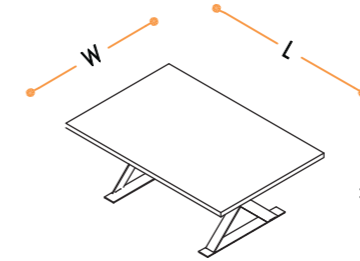

ÇEKMECELİ DOLAP /
CABINET WITH DRAWERS

L: 200 cm
W: 46 cm
H: 90 cm

HEM YÜZ SÜRGÜLÜ KAPAKLI DOLAP /
CABINET WITH BI-PARTING DOORS

L: 200 cm
W: 46 cm
H: 90 cm

AÇIK RAFLI DOLAP /
BOOKSHELF

L: 128 cm
W: 40 cm
H: 128 cm

BÜYÜK SEHPA /
LARGE COFFEE TABLE

L: 120 cm
W: 80 cm
H: 45 cm

KÜÇÜK SEHPA /
SMALL COFFEE TABLE

L: 60 cm
W: 60 cm
H: 45 cm

SURA SEHPA
SURA COFFEE TABLE

L: 80 cm
W: 80 cm
H: 45 cm