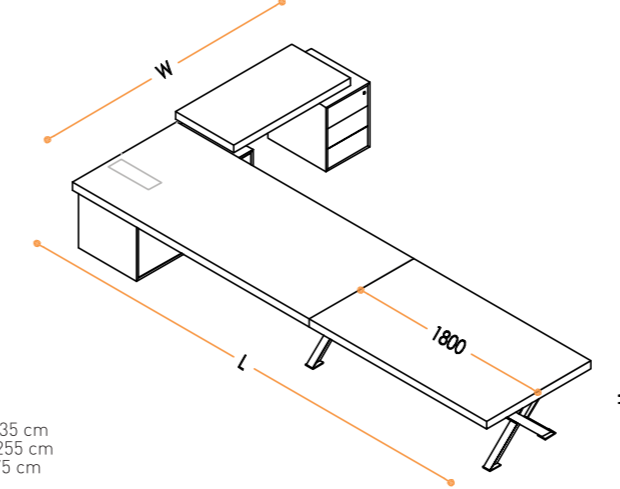

L: 424 cm
W: 108 cm
H: 75 cm

ÇALIŞMA MASASI TOPLANTI İLAVELİ /
OFFICE DESK WITH MEETING TABLE EXTENSION

L: 424 cm
W: 108 cm
H: 75 cm

UZUN ETAJERLİ TOPLANTI İLAVELİ /
WIDE CONSOLLED OFFICE DESK WITH
MEETING TABLE EXTENSION

L: 435 cm
W: 255 cm
H: 75 cm

UZUN ETAJERLİ TOPLANTI İLAVELİ /
WIDE CONSOLLED OFFICE DESK WITH
MEETING TABLE EXTENSION

L: 435 cm
W: 255 cm
H: 75 cm

KISA ETAJERLİ TOPLANTI İLAVELİ /
SHORT CONSOLLED OFFICE DESK WITH
MEETING TABLE EXTENSION

L: 484 cm
W: 108 cm
H: 75 cm

KISA ETAJERLİ TOPLANTI İLAVELİ /
SHORT CONSOLLED OFFICE DESK WITH
MEETING TABLE EXTENSION

L: 484 cm
W: 108 cm
H: 75 cm

ÖN PERDE /
FRONT PANEL

L: 140-180 cm
W: 2 cm
H: 35 cm

HAREKETLİ ETAJER /
MOBILE CONSOLLE

BÜYÜK SEHPA /
LARGE COFFEE TABLE

L: 120 cm
W: 80 cm
H: 45 cm

KÜÇÜK SEHPA /
SMALL COFFEE TABLE

L: 60 cm
W: 60 cm
H: 45 cm

SURA SEHPA
SURA COFFEE TABLE

L: 80 cm
W: 80 cm
H: 45 cm