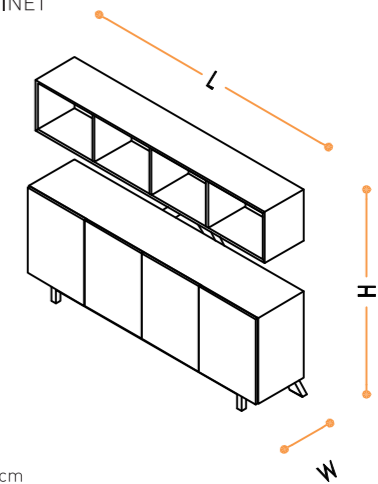

CAM KAPAKLI VE ÇEKMECELİ DOLAP /
CABINET WITH GLASS DOOR & DRAWERS

L: 200 cm
W: 46 cm
H: 90 cm

YARI AÇIK, KAPAKLI DOLAP /
BOOKSHELF WITH HINGED DOOR

L: 128 cm
W: 40 cm
H: 128 cm

X DOLAP /
X CABINET

L: 200 cm
W: 46 cm
H: 158 cm

ÇEKMECELİ DOLAP /
CABINET WITH DRAWERS

L: 200 cm
W: 46 cm
H: 90 cm

HEM YÜZ SÜRGÜLÜ KAPAKLI DOLAP /
CABINET WITH BI-PARTING DOORS

L: 200 cm
W: 46 cm
H: 90 cm

AÇIK RAFLI DOLAP /
BOOKSHELF

L: 128 cm
W: 40 cm
H: 128 cm

BÜYÜK SEHPA /
LARGE COFFEE TABLE

L: 120 cm
W: 80 cm
H: 45 cm

KÜÇÜK SEHPA /
SMALL COFFEE TABLE

L: 60 cm
W: 60 cm
H: 45 cm

SURA SEHPA
SURA COFFEE TABLE

L: 80 cm
W: 80 cm
H: 45 cm