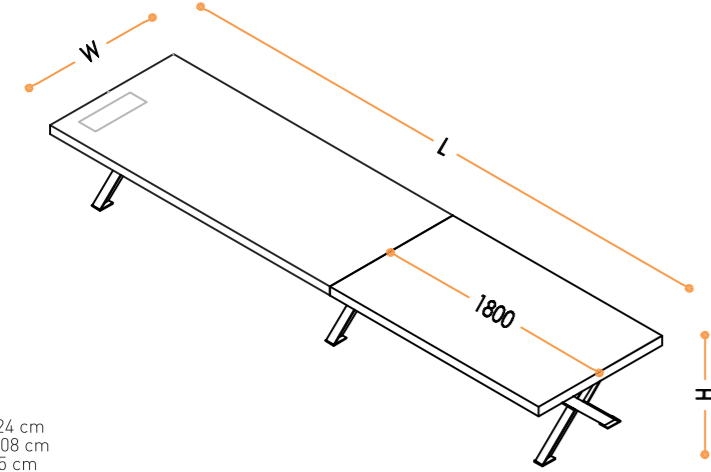

L: 424 cm
W: 108 cm
H: 75 cm

ÇALIŞMA MASASI TOPLANTI İLAVELİ /
OFFICE DESK WITH MEETING TABLE EXTENSION

L: 424 cm
W: 108 cm
H: 75 cm

UZUN ETAJERLİ TOPLANTI İLAVELİ /
WIDE CONSOLLED OFFICE DESK WITH
MEETING TABLE EXTENSION

L: 435 cm
W: 255 cm
H: 75 cm

UZUN ETAJERLİ TOPLANTI İLAVELİ /
WIDE CONSOLLED OFFICE DESK WITH
MEETING TABLE EXTENSION

L: 435 cm
W: 255 cm
H: 75 cm

KISA ETAJERLİ TOPLANTI İLAVELİ /
SHORT CONSOLLED OFFICE DESK WITH
MEETING TABLE EXTENSION

L: 484 cm
W: 108 cm
H: 75 cm

KISA ETAJERLİ TOPLANTI İLAVELİ /
SHORT CONSOLLED OFFICE DESK WITH
MEETING TABLE EXTENSION

L: 484 cm
W: 108 cm
H: 75 cm

ÖN PERDE /
FRONT PANEL

L: 140-180 cm
W: 2 cm
H: 35 cm

HAREKETLİ ETAJER /
MOBILE CONSOLLE

BÜYÜK SEHPA /
LARGE COFFEE TABLE

L: 120 cm
W: 80 cm
H: 45 cm

KÜÇÜK SEHPA /
SMALL COFFEE TABLE

L: 60 cm
W: 60 cm
H: 45 cm

SURA SEHPA
SURA COFFEE TABLE

L: 80 cm
W: 80 cm
H: 45 cm