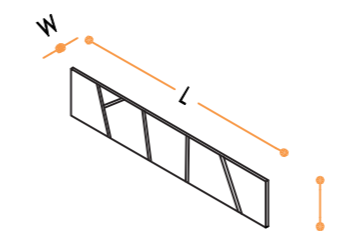

ÖN PERDE /
FRONT PANEL

L: 140-180 cm
W: 2 cm
H: 35 cm