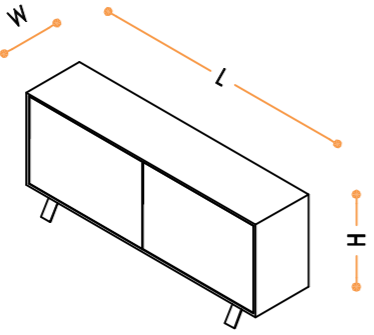

CAM KAPAKLI VE ÇEKMECELİ DOLAP /
CABINET WITH GLASS DOOR & DRAWERS

L: 200 cm
W: 46 cm
H: 90 cm

YARI AÇIK, KAPAKLI DOLAP /
BOOKSHELF WITH HINGED DOOR

L: 128 cm
W: 40 cm
H: 128 cm

X DOLAP /
X CABINET

L: 200 cm
W: 46 cm
H: 158 cm

ÇEKMECELİ DOLAP /
CABINET WITH DRAWERS

L: 200 cm
W: 46 cm
H: 90 cm

HEM YÜZ SÜRGÜLÜ KAPAKLI DOLAP /
CABINET WITH BI-PARTING DOORS

L: 200 cm
W: 46 cm
H: 90 cm

AÇIK RAFLI DOLAP /
BOOKSHELF

L: 128 cm
W: 40 cm
H: 128 cm