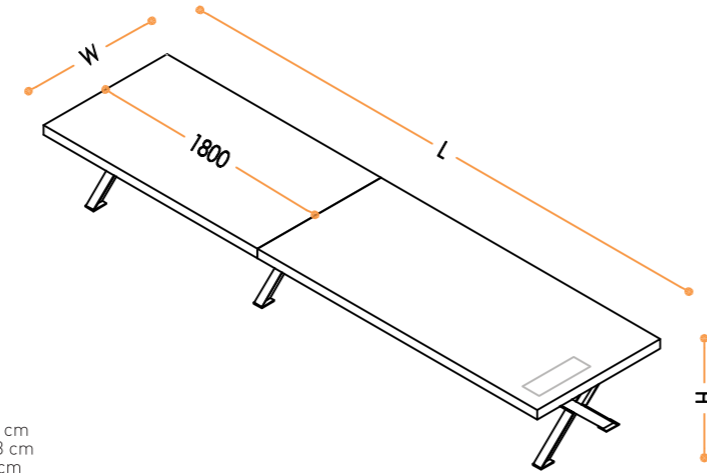

YÖNETİCİ MASALARI - UZUN ETAJERLİ / EXECUTIVE DESKS WITH WIDE CONSOLLE

YÖNETİCİ MASALARI - UZUN ETAJERLİ / EXECUTIVE DESKS WITH WIDE CONSOLLE

ÇALIŞMA MASASI TOPLANTI İLAVELİ /
OFFICE DESK WITH MEETING TABLE EXTENSION

L: 424 cm
W: 108 cm
H: 75 cm

ÇALIŞMA MASASI TOPLANTI İLAVELİ /
OFFICE DESK WITH MEETING TABLE EXTENSION

L: 424 cm
W: 108 cm
H: 75 cm

UZUN ETAJERLİ TOPLANTI İLAVELİ /
WIDE CONSOLLED OFFICE DESK WITH
MEETING TABLE EXTENSION

L: 435 cm
W: 255 cm
H: 75 cm

UZUN ETAJERLİ TOPLANTI İLAVELİ /
WIDE CONSOLLED OFFICE DESK WITH
MEETING TABLE EXTENSION

L: 435 cm
W: 255 cm
H: 75 cm

KISA ETAJERLİ TOPLANTI İLAVELİ /
SHORT CONSOLLED OFFICE DESK WITH
MEETING TABLE EXTENSION

BÜYÜK SEHPA /
LARGE COFFEE TABLE

L: 120 cm
W: 80 cm
H: 45 cm

KÜÇÜK SEHPA /
SMALL COFFEE TABLE

L: 60 cm
W: 60 cm
H: 45 cm

SURA SEHPA
SURA COFFEE TABLE

L: 80 cm
W: 80 cm
H: 45 cm