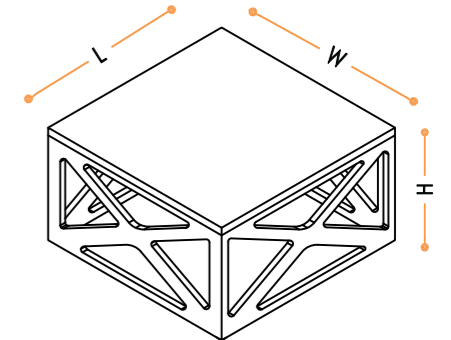

BÜYÜK SEHPA /
LARGE COFFEE TABLE

L: 120 cm
W: 80 cm
H: 45 cm

KÜÇÜK SEHPA /
SMALL COFFEE TABLE

L: 60 cm
W: 60 cm
H: 45 cm

SURA SEHPA
SURA COFFEE TABLE

L: 80 cm
W: 80 cm
H: 45 cm