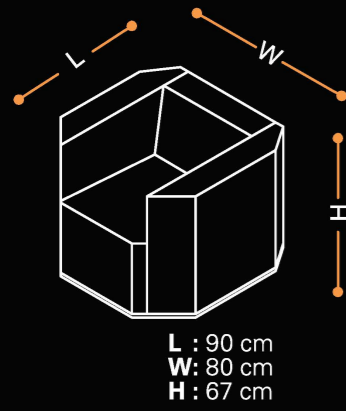

ORIGA

TEKLİ KOLTUK /
ARMCHAIR