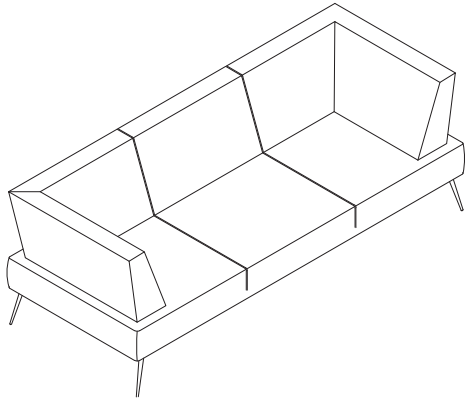

VARIATIONS

Triple Seater		
Product Code	L/W/H (cm)	Fabric
11400 0130 KT1	223x83x75	Category 1
11400 0130 KT2	223x83x75	Category 2
11400 0130 KT3	223x83x75	Category 3
11400 0130 KT4	223x83x75	Category 4

Gross Weight	
	150 kg

Packaging	
	233x102x98 cm (2,35 m³) 175 kg

INFORMATION

Fabrics

You can use all fabrics from Category 1, Category 2, Category 3 and Category 4.

Category 1: Lucia, Artificial Leather.

Category 2: Urban Plus, Gravity, Alk Bello, Chateau Plus.

Category 3: Synergy, Nexus.

Category 4: Genuine leather.

Please, see Product Data Sheet for Fabrics.

Legs

Legs are from solid wood.

Please, see Product Data Sheet for Materials.

Combinations

You can combine with coffee tables.

Please, see Product Data Sheets for Coffee Tables.