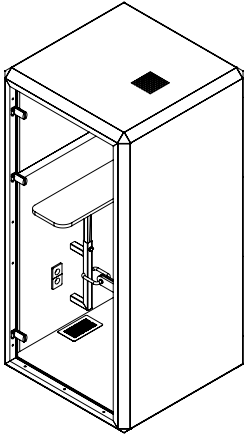

PRODUCT DATA SHEET

MY SPACE PHONE BOX

Acoustics System

DESIGN

T Design System

Phone Box designed for single use. You can use for your phone calls, video conferences or short focus workings. Inside space of 111,6x111,6 cm and allows to use chair or stool inside. Phone Box modules are equipped as standard with power and media solutions and a height adjustable desktop.

tunaofis

PHONE BOX

Phonebox	
Product Code	L/W/H (cm)
82630111123301	111,6x111,6x233,2
Gross Weight	
	350 kg
Packaging	
	75x115x225 cm (1,95 m³) 430 kg

INFORMATION

Technical Features

- Led ceiling light activated with motion sensor
- Active ventilation activated with motion sensor
- Power module
- Toughened acoustic glass
- Door with handle
- Height adjustable laptop table
- Acoustic lined fabric panels
- Integrated carpeted floor
- Optional floor covering
- Leveling feet
- Anti-collision door

Materials

- 1- Topside is from melamine.
2- Backside is from glass.
3- Right and left sides are from melamine (optionally fabric).

- 4- Inside surface is from Category 2 fabric from Tuna Collection.
5- Door is from glass.