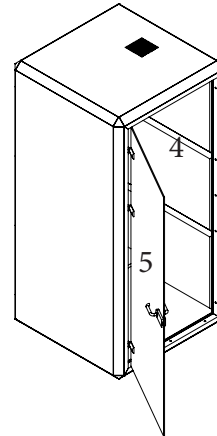

PRODUCT DATA SHEET

MY SPACE PHONE BOX

Acoustics System

DESIGN

T Design System

Phone Box designed for single use. You can use for your phone calls, video conferences or short focus workings. Inside space of 111,6x111,6 cm and allows to use chair or stool inside. Phone Box modules are equipped as standard with power and media solutions and a height adjustable desktop.

tunaofis

PHONE BOX

Phonebox	
Product Code	L/W/H (cm)
82630111123301	111,6x111,6x233,2
Gross Weight	
	350 kg
Packaging	
	75x115x225 cm (1,95 m³) 430 kg

INFORMATION

Technical Features

- Led ceiling light activated with motion sensor
- Active ventilation activated with motion sensor
- Power module
- Toughened acoustic glass
- Door with handle
- Height adjustable laptop table
- Acoustic lined fabric panels
- Integrated carpeted floor
- Optional floor covering
- Leveling feet
- Anti-collision door

Materials

- 1- Topside is from melamine.
2- Backside is from glass.
3- Right and left sides are from melamine (optionally fabric).

- 4- Inside surface is from Category 2 fabric from Tuna Collection.
5- Door is from glass.