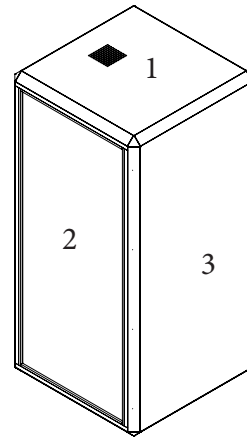

PRODUCT DATA SHEET

MY SPACE PHONE BOX

Acoustics System

DESIGN

T Design System

Phone Box designed for single use. You can use for your phone calls, video conferences or short focus workings. Inside space of 111,6x111,6 cm and allows to use chair or stool inside. Phone Box modules are equipped as standard with power and media solutions and a height adjustable desktop.

tunaofis

PHONE BOX

Phonebox	
Product Code	L/W/H (cm)
82630111123301	111,6x111,6x233,2
Gross Weight	
	350 kg
Packaging	
	75x115x225 cm (1,95 m³) 430 kg

INFORMATION

Technical Features

- Led ceiling light activated with motion sensor
- Active ventilation activated with motion sensor
- Power module
- Toughened acoustic glass
- Door with handle
- Height adjustable laptop table
- Acoustic lined fabric panels
- Integrated carpeted floor
- Optional floor covering
- Leveling feet
- Anti-collision door

Materials

- 1- Topside is from melamine.
2- Backside is from glass.
3- Right and left sides are from melamine (optionally fabric).

- 4- Inside surface is from Category 2 fabric from Tuna Collection.
5- Door is from glass.