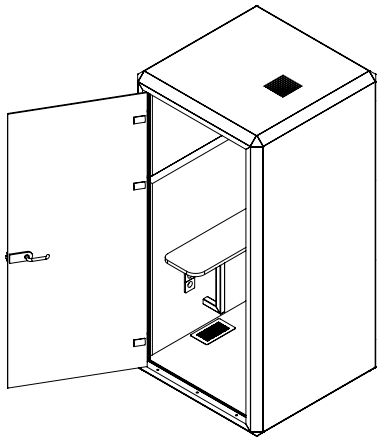

PRODUCT DATA SHEET

MY SPACE PHONE BOX

Acoustics System

DESIGN

T Design System

Phone Box designed for single use. You can use for your phone calls, video conferences or short focus workings. Inside space of 111,6x111,6 cm and allows to use chair or stool inside. Phone Box modules are equipped as standard with power and media solutions and a height adjustable desktop.

tunaofis

PHONE BOX

Phonebox	
Product Code	L/W/H (cm)
82630111123301	111,6x111,6x233,2
Gross Weight	
	350 kg
Packaging	
	75x115x225 cm (1,95 m³) 430 kg

INFORMATION

Technical Features

- Led ceiling light activated with motion sensor
- Active ventilation activated with motion sensor
- Power module
- Toughened acoustic glass
- Door with handle
- Height adjustable laptop table
- Acoustic lined fabric panels
- Integrated carpeted floor
- Optional floor covering
- Leveling feet
- Anti-collision door

Materials

- 1- Topside is from melamine.
2- Backside is from glass.
3- Right and left sides are from melamine (optionally fabric).

- 4- Inside surface is from Category 2 fabric from Tuna Collection.
5- Door is from glass.