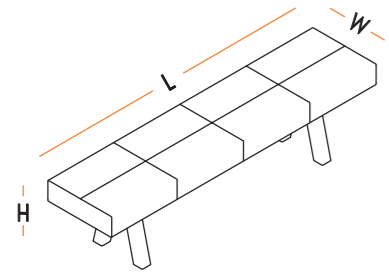

DOLAPLAR (ÇEKMECELİ)
CABINETS (WITH DRAWER)

L : 200 cm
W : 46 cm
H : 87 cm

HAREKETLİ KAĞITLIK

L : 30 cm
W : 8 cm
H : 13 cm

LEA BANK
LEA BENCH

L : 140-160-180-200-220-280-320 cm
W : 45 cm
H : 45 cm

KUMAŞ PANEL FONKSİYON PROFİLİ
METAL